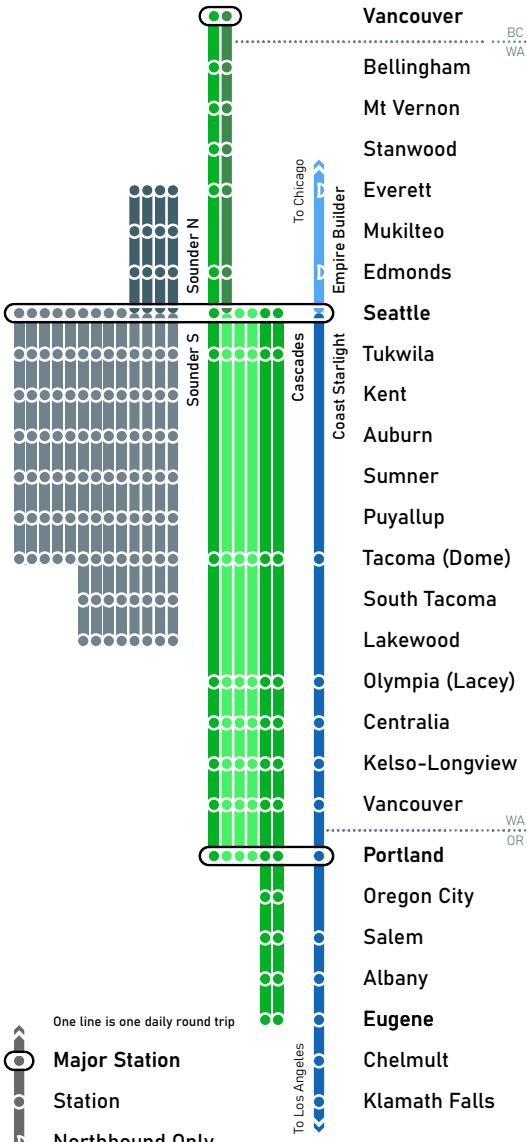

# Pacific Northwest Train Frequency

One line is one daily round trip  
 ● Major Station  
 ○ Station  
 ⇄ Northbound Only